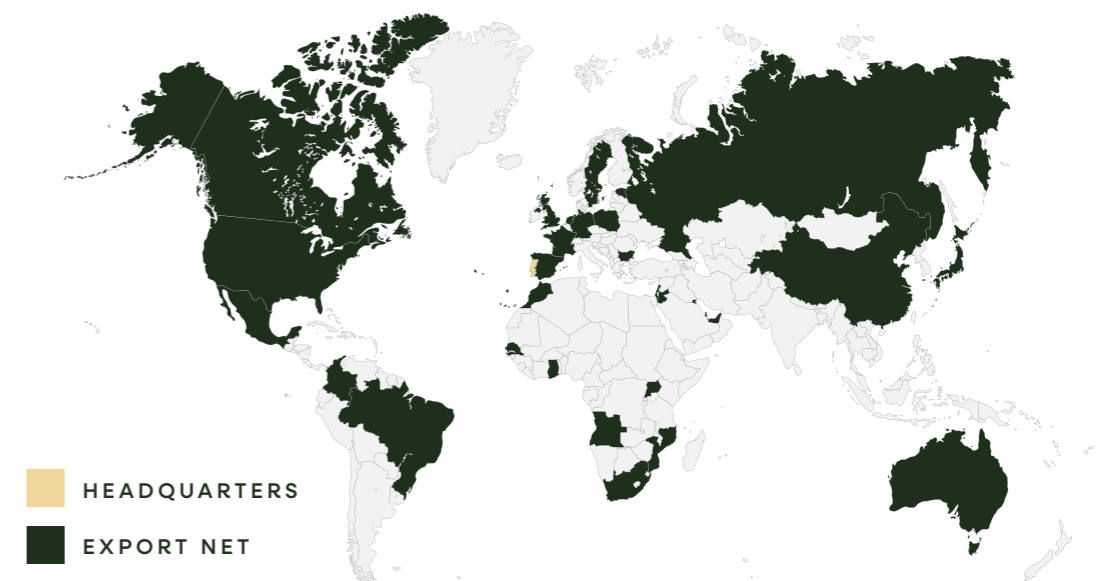

# ABOUT JC COIMBRA S.A

Founded in 1946, J.C.Coimbra is a Portuguese company with over 75 years of existence. We produce and market several types of vegetable oils, but mainly OLIVE OIL.

We currently own 19 trademarks and produce in a wide variety of formats - in glass, Pet and Tin - and capacities.

Our client's range from Retail Chains, Wholesalers, Importers & Distributors, to the HORECA channel and Food Service.

## OUR PRESENCE IN THE WORLD

Also as part of its policy of diversification and expansion, it entered into partnerships with several other olive oil companies located in strategic areas of Portugal. These resources have allowed the Group to maintain a strong and direct link with production, resulting in a competitive and careful selection of products.